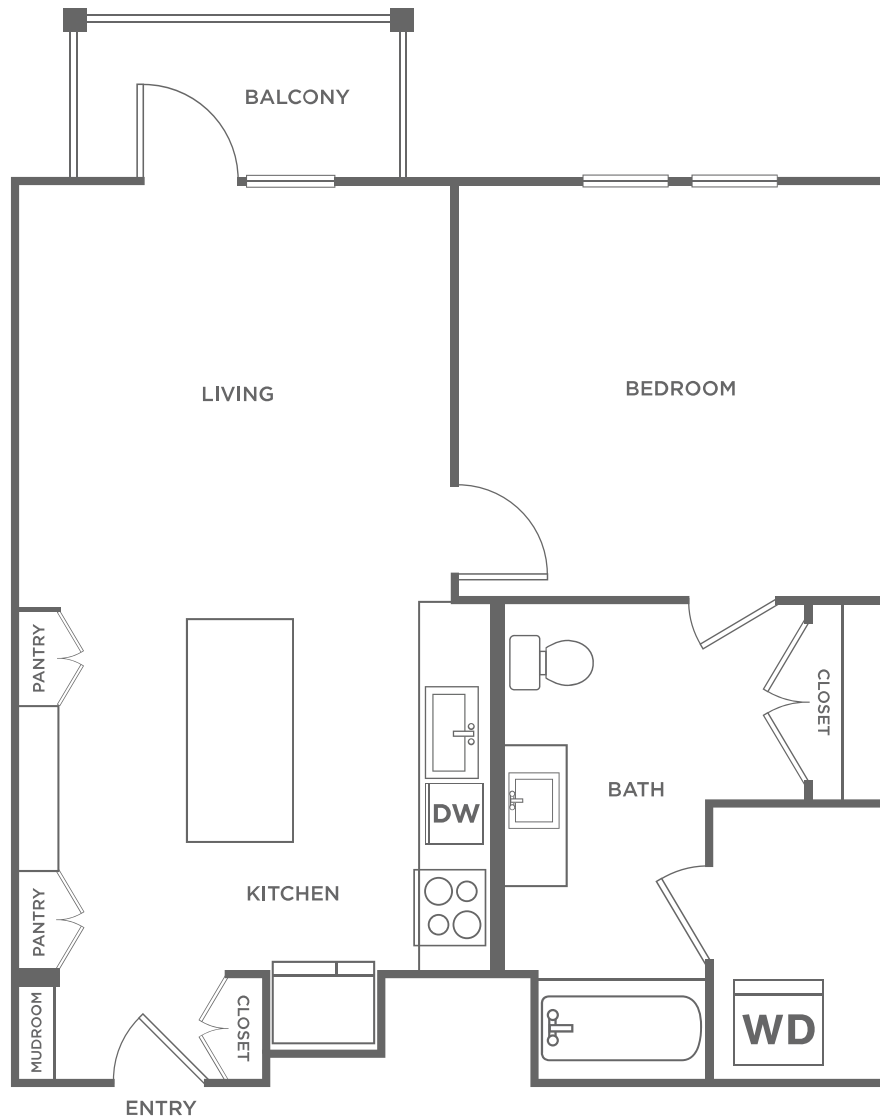

# A5

1 BED / 1 BATH

# 756

SQ. FT.

	4101 Viridian Village Drive   Arlington, TX 76006
	<a href="http://www.thejacksonviridian.com">www.thejacksonviridian.com</a>

*Floor plans are artist's rendering. All dimensions are approximate. Actual product and specifications may vary in dimension or detail. Not all features are available in every apartment. Prices and availability are subject to change. Please see a representative for details.*