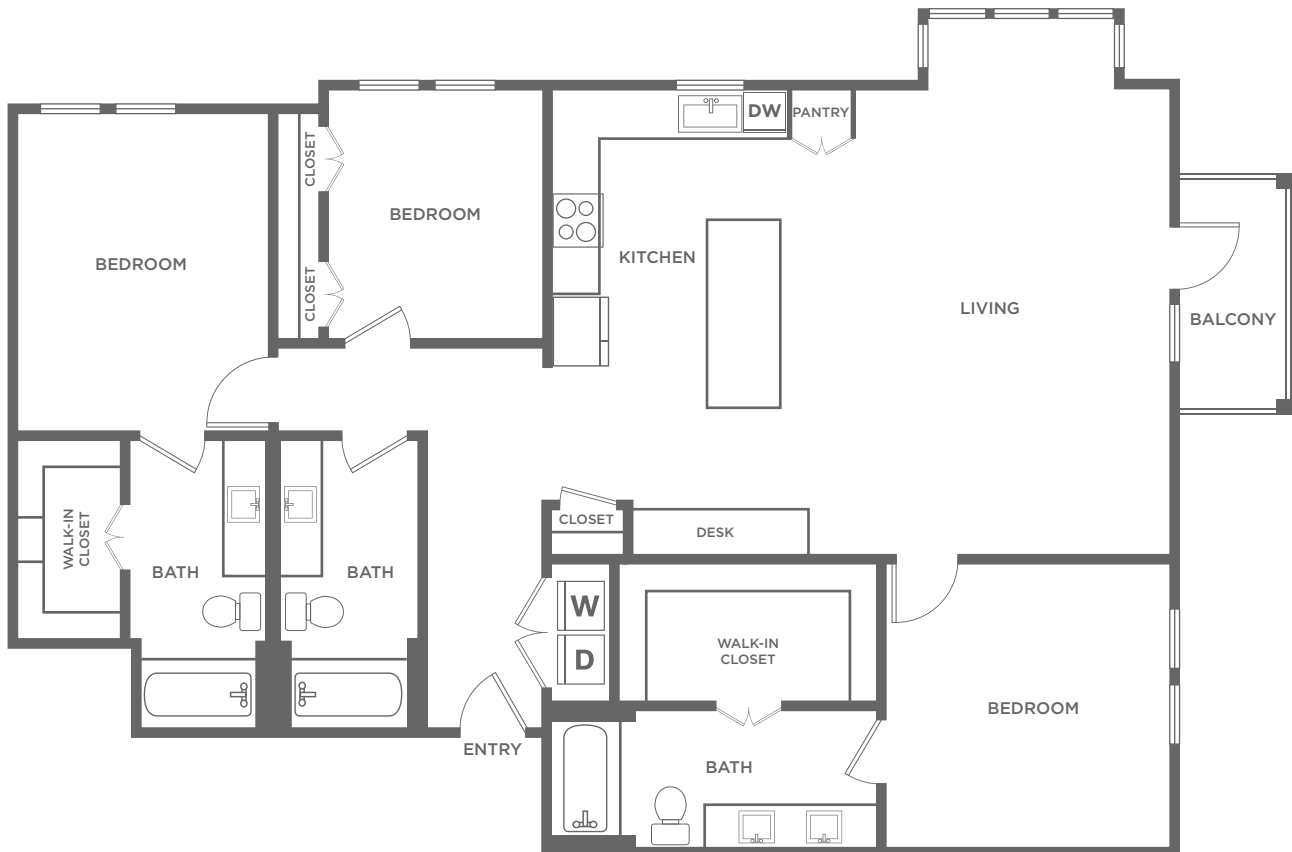

C1

3 BED / 3 BATH

1671

SQ. FT.

	4101 Viridian Village Drive Arlington, TX 76006
	www.thejacksonviridian.com

Floor plans are artist's rendering. All dimensions are approximate. Actual product and specifications may vary in dimension or detail. Not all features are available in every apartment. Prices and availability are subject to change. Please see a representative for details.