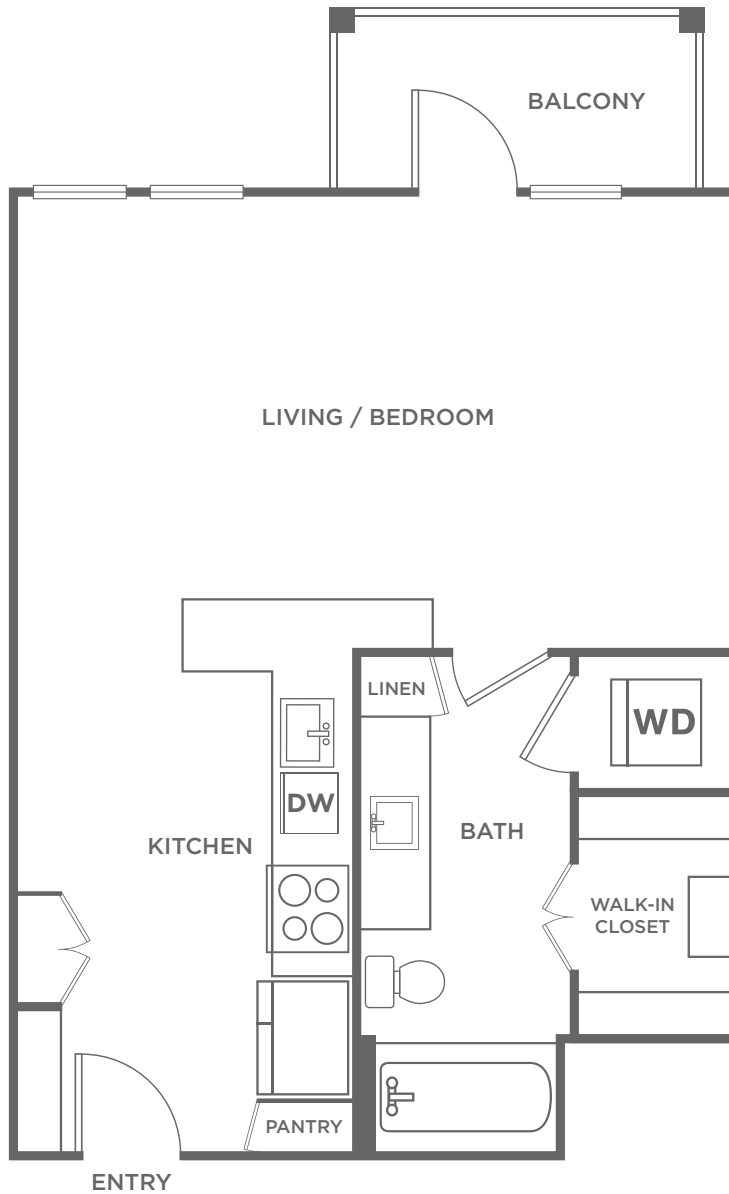

S1

STUDIO / 1 BATH

588

SQ. FT.

	4101 Viridian Village Drive Arlington, TX 76006
	www.thejacksonviridian.com

Floor plans are artist's rendering. All dimensions are approximate. Actual product and specifications may vary in dimension or detail. Not all features are available in every apartment. Prices and availability are subject to change. Please see a representative for details.